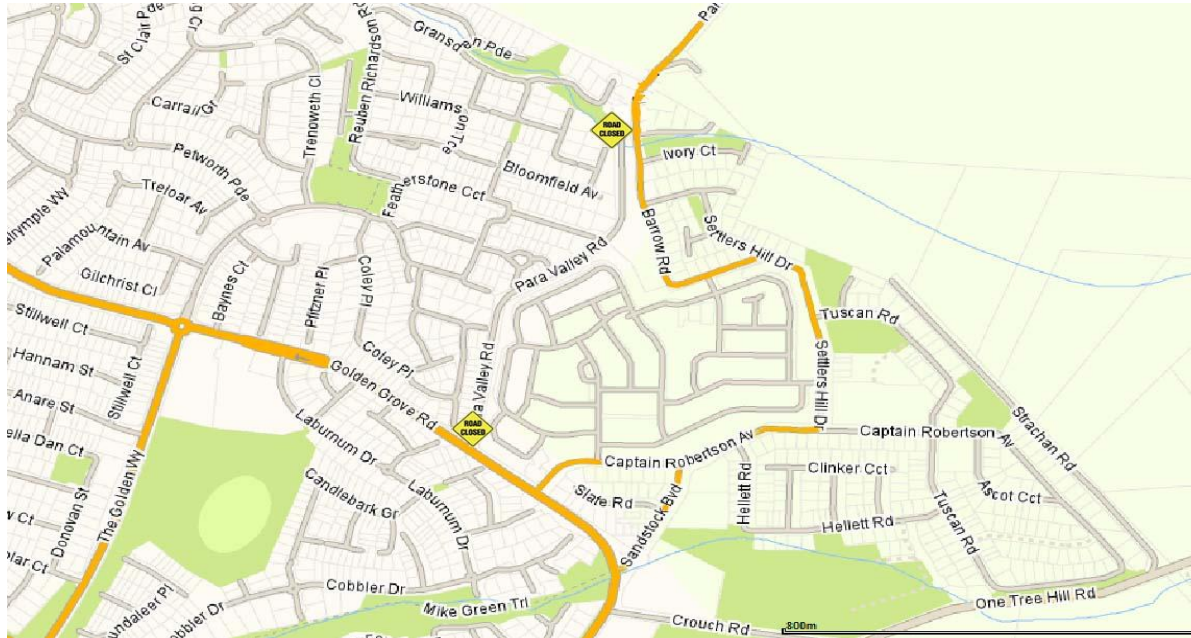

## TEA TREE GULLY MOTOCROSS CLUB, VENUE ACCESS

**PLEASE RESPECT THE QUIET AND SAFE ENVIRONMENT EXPECTED BY THE LOCAL RESIDENCE**

**WHEN ENTERING AND LEAVING THE VENUE ALWAYS TRAVEL SLOWLY AND QUIETLY THROUGH THE HOUSING DEVELOPMENT**

### Entry off Golden Grove Road:

- Use either Captain Robertson Ave or
- Sandstock Bvd onto Captain Robertson Ave
- Follow Captain Robertson Ave and turn LEFT onto Settlers Hill Drive
- Follow Settlers Hills Drive and turn LEFT onto Barrow Rd
- Barrow Rd joins Para Valley Rd
- Follow Barrow Rd to the end of Para Valley Rd and enter the track via the Main Entry Gate located to the LEFT of SA Water Gate No 11